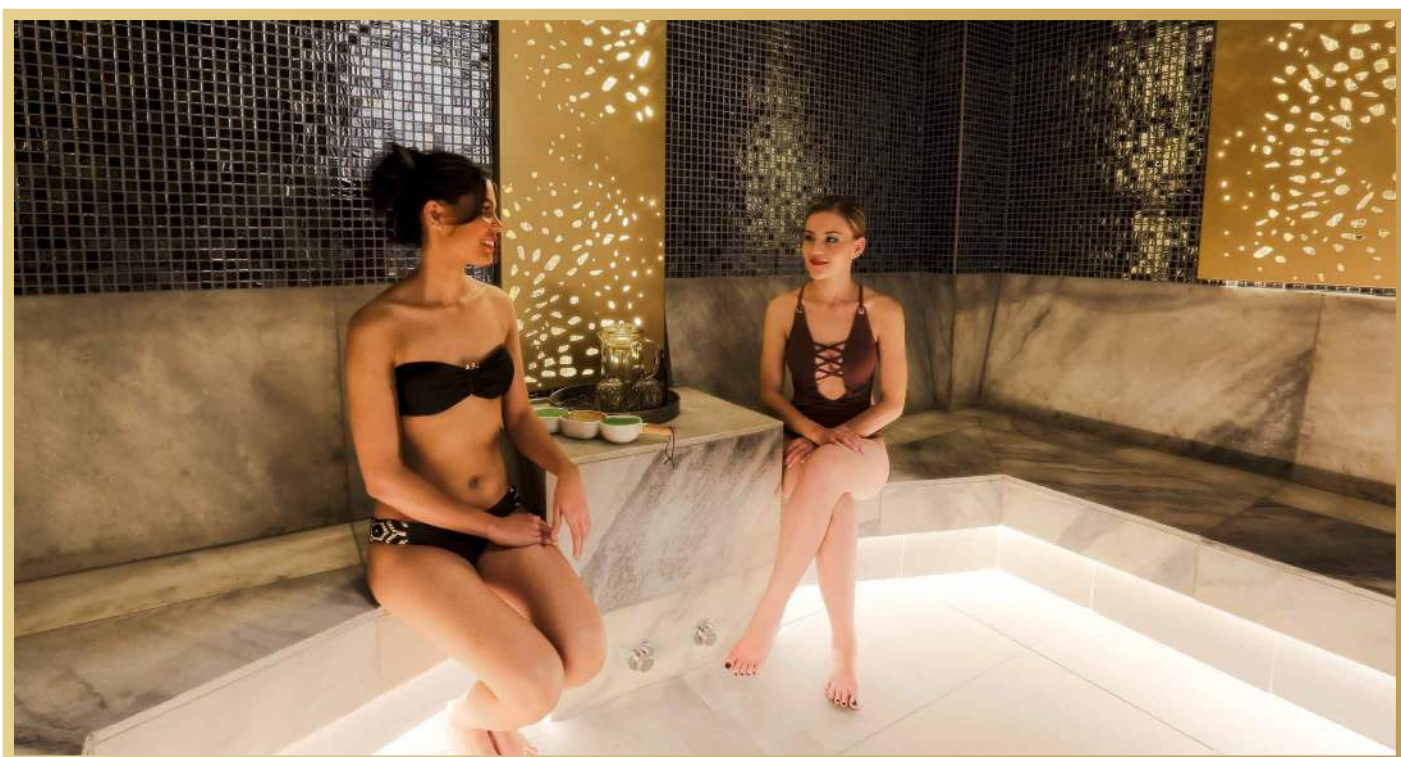

RASUL RITUAL 30 mins | R430 60 mins | R650

Based on the traditional Turkish bath, this exfoliating and cleansing ritual uses a self applied pure natural medicinal earth mud, to cleanse and detoxify the body, combined with a herb-infused steam to open pores and draw out impurities. To complete the ceremony, a tropical rain shower will wash away the mud providing an all over cleansing, detoxifying and rejuvenating experience. This ceremony can be enjoyed as a group or with a partner.

EXECUTIVE SUITE 60 mins | R790

Enhance your spa experience with an additional hour of luxurious, private indulgence. Delight in the exquisite taste of sparkling wine as you savor a delectable platter of gourmet delights. Immerse yourself in the lap of opulence within your exclusive private bath. Elevate any spa treatment of relaxation and pampering by including this exclusive offering during your visit.

SPA FACILITIES (Without treatments) 2 hrs | R500

Pamper yourself in our spa's amenities, which include a steam room, pool area, and Swiss showers. These are available for a separate fee for those looking to unwind and relax without booking specific treatments.

Our complimentary spa facilities may include Steam Rooms, Swiss Showers, and Indoor Heated Jet Pools.

*These facilities are complimentary with any spa treatment booked, excluding grooming treatments.