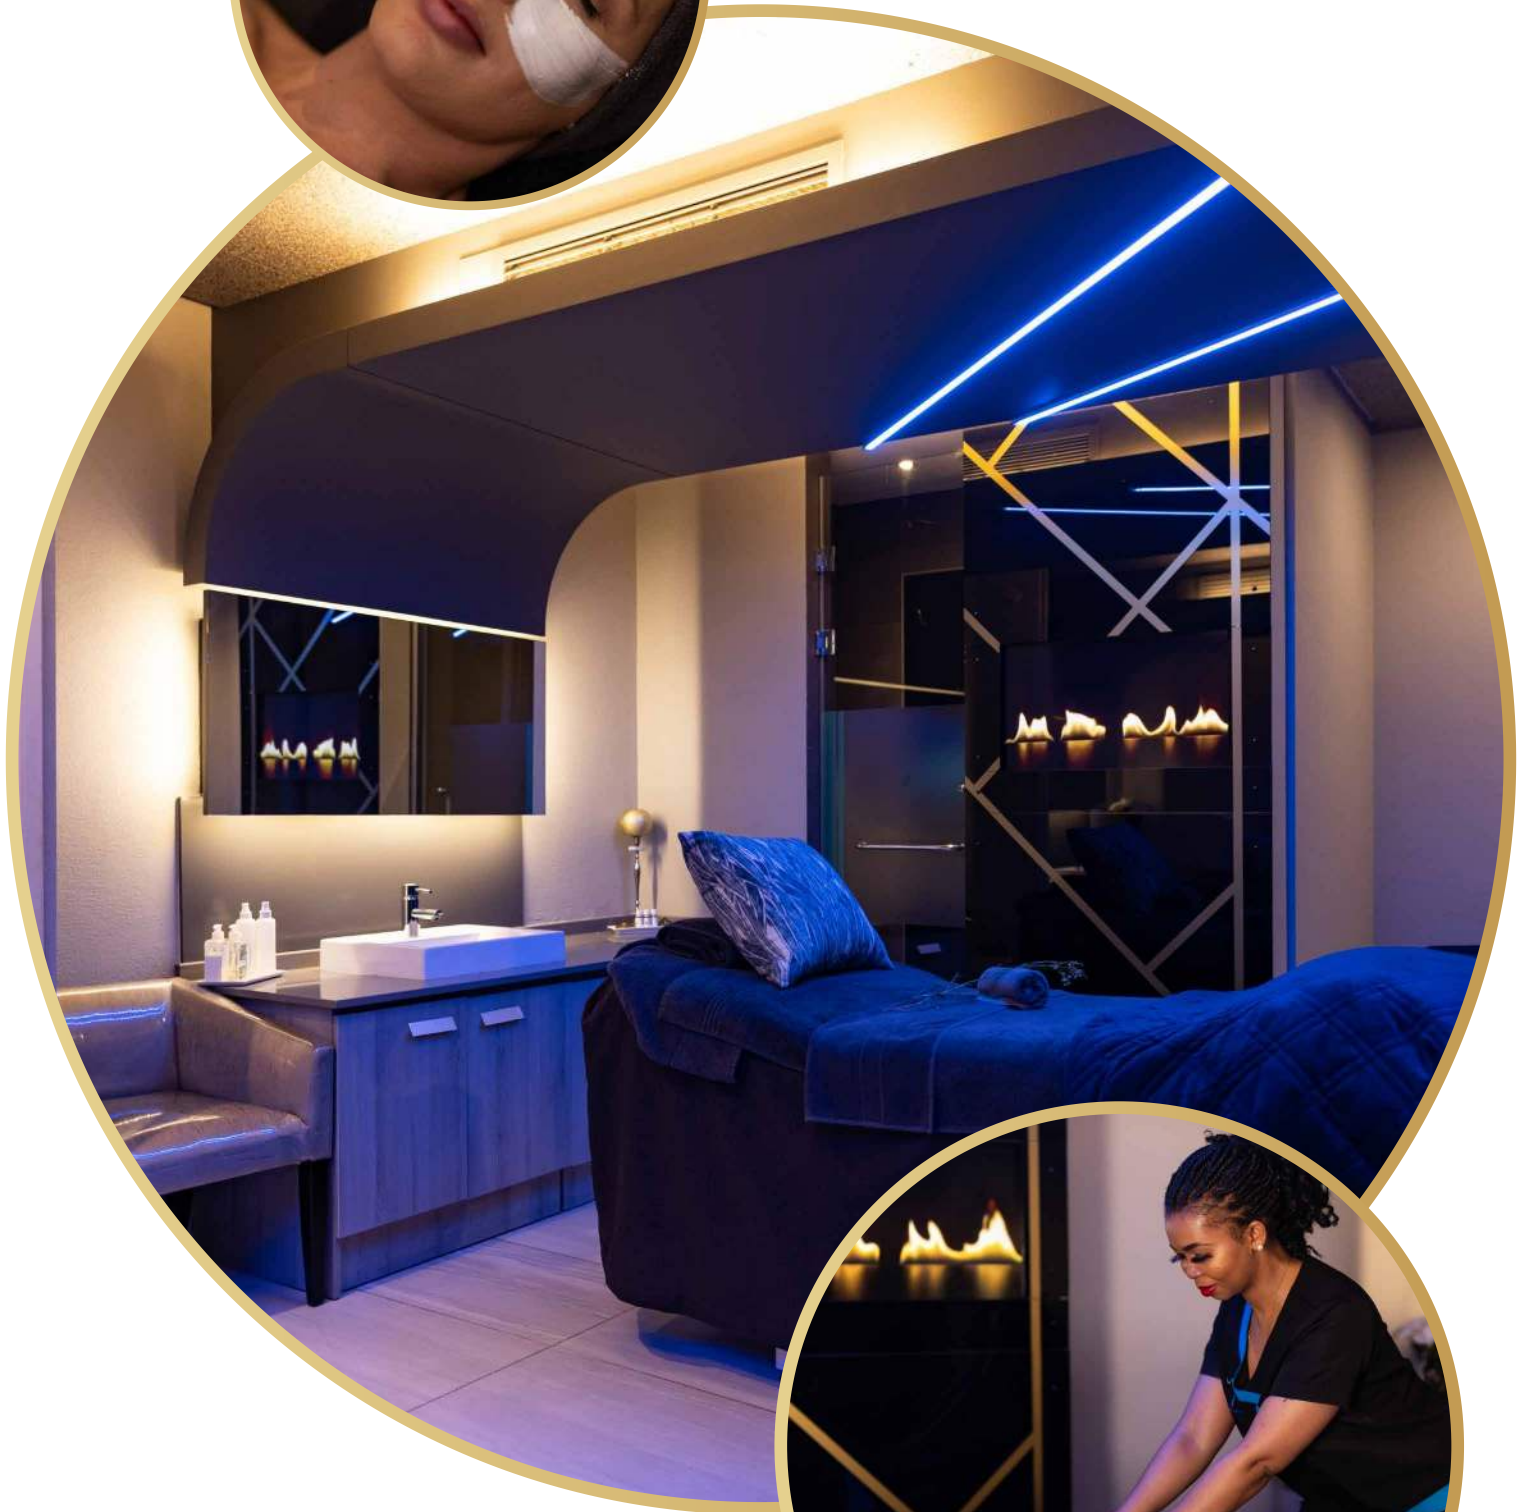

*Priced according to what you choose

ADD ON
Lunch +-
R150 P/P

ADD ON
Couple
Room
R200

L i F E

DAY SPA

AFFORDABLE LUXURY

NAIL CARE

MANICURES