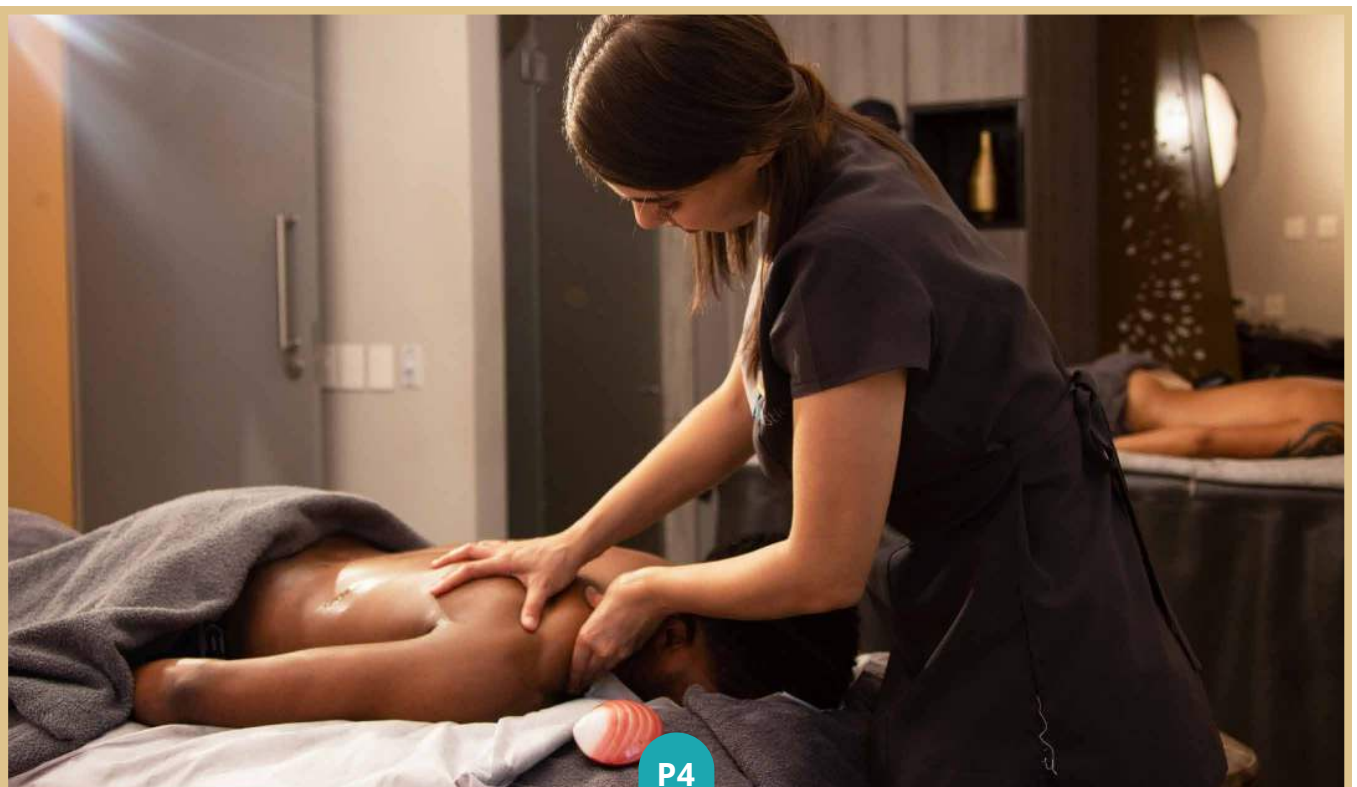

DETOX & TONE 75 mins | R920

Experience our Detox & Tone Massage, carefully curated to address firming, toning, cellulite, water retention, and skin elasticity. This invigorating treatment jumpstarts the detoxification process, resulting in a sculpted and revitalized sensation, along with skin that radiates a healthy glow.

FOUR SEASONS JOURNEY 75 mins | R970

Embark on a journey of transformation that mirrors the changing seasons. This comprehensive massage experience treats your skin to exfoliation, a hydrating serum, luxurious body butter, and a soothing soy candle. Like Autumn prepares the earth, your skin receives a gentle exfoliation. Spring brings moisture and nourishment with a hydrating serum. The embrace of Summer's body butter leaves your skin glowing. Finally, Winter's warmth arrives with a luxurious soy candle massage that dissolves stress and tension, leaving you feeling rejuvenated and radiant.